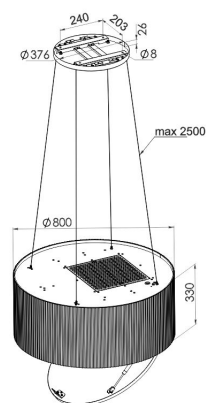

MONO LIGHT

80 cm island black

Product code 430144

Product description

The Mono Light cooker hood collection combines striking lighting design, innovative technology, and practical features. This pendant light-inspired cooker hood beautifully complements both trendy and classic kitchen styles. There's no need to touch the device; a simple hand motion is enough to turn the cooker hood on and off, change its operating mode, and adjust the lighting. It's available in two sizes, 60 cm and 80 cm, and comes in black, gold, and light beige.

Technical information

- Ventilation system: Internal motor
- Cooker hood width: 80 cm
- Cooker hood color: Black
- Suitable for room heights: 220cm – 435cm
- Electrical connection: Socket 10 A

Delivery content