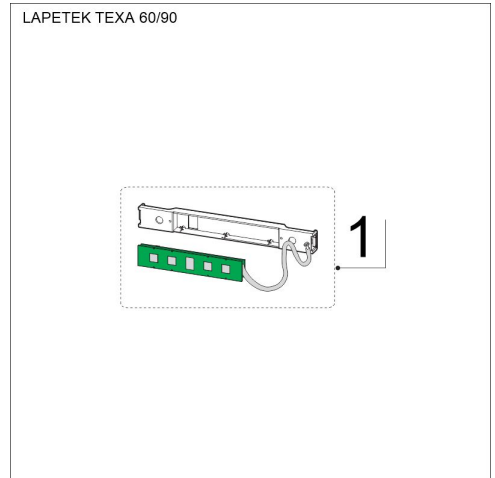

**Product code 430079**

**Product description**

**Technical information**

**Delivery content**

**Downloads**

**Recommended accessories**