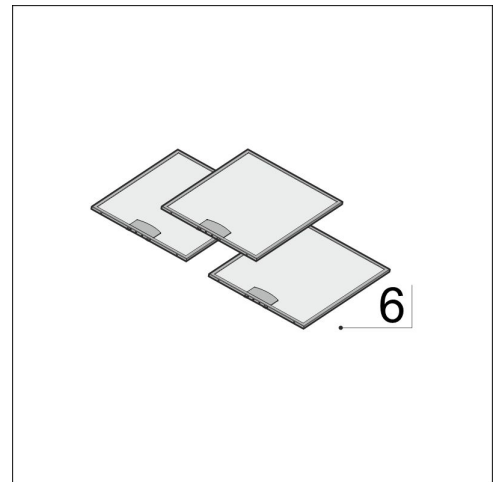

Product code 430020

Product description

Technical information

Delivery content

Downloads

- Huolto- ja hoito-ohje

Recommended accessories