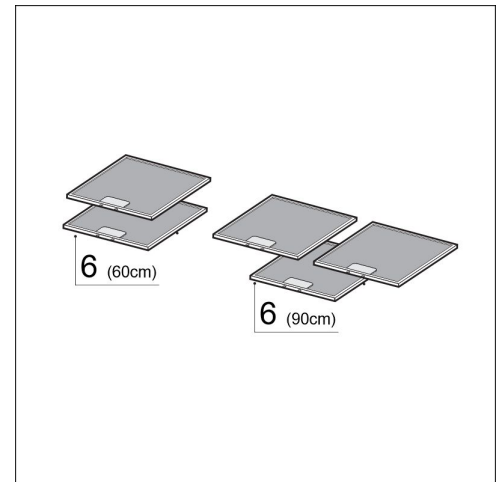

Product code 430010

Product description

Technical information

Delivery content

Downloads

- Huolto- ja hoito-ohje

Recommended accessories