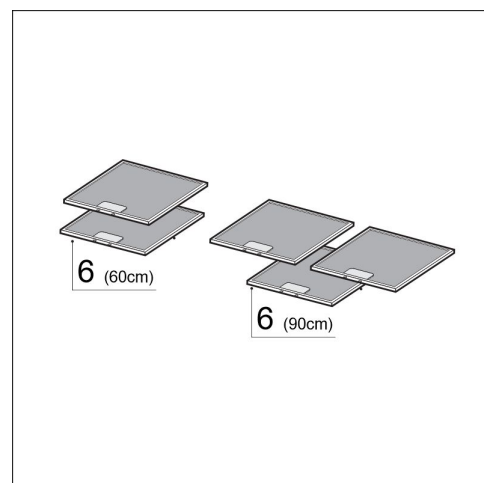

Product code 430010

Product description

Technical information

Delivery content

Downloads

- Service manual

Recommended accessories