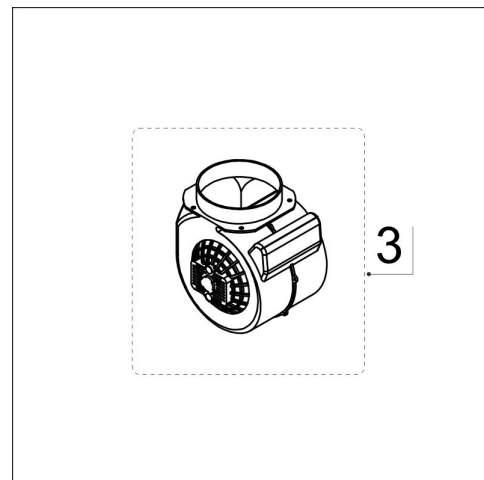

Product code 430000

Product description

Technical information

Delivery content

Downloads

Recommended accessories