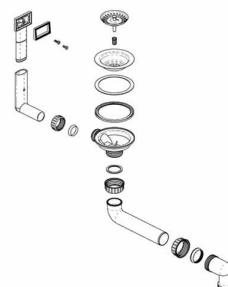

Product code 4236268

Product description

Technical information

Delivery content

Downloads

Recommended accessories