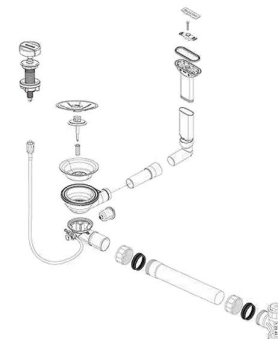

## WASTE FITTING INFINO

(Adira 45 S Adira XL 6 S) pop-up control

**Product code 4234496**

### Product description

Remote control bottom valve for Blanco sink. Includes bottom valve, overflow, remote control cable and knob, and pipes between overflow and bottom valve. The water lock must be ordered separately.