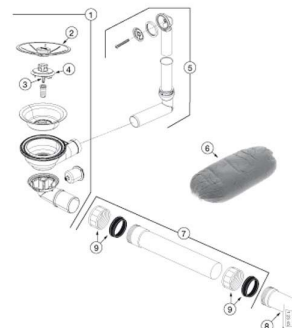

Product code 4234467

Product description

Technical information

Delivery content

Downloads

Recommended accessories