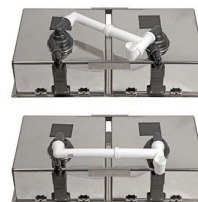

Product code 4234444

Product description

Technical information

Delivery content

Downloads

Recommended accessories