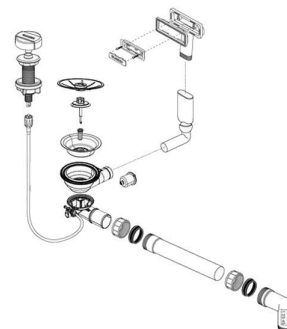

**Product code 4234079**

**Product description**

**Technical information**

**Delivery content**

**Downloads**

**Recommended accessories**