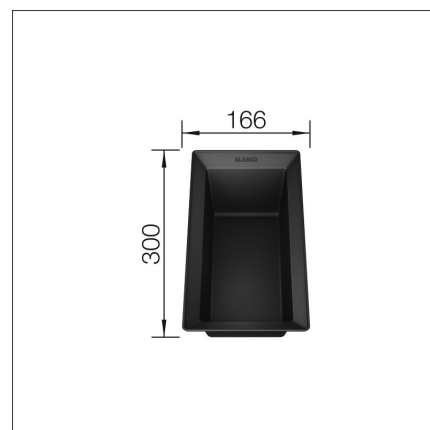

## **BIN** (Collectis Select Flexon)

**Product code 4229334**

**Product description**

**Technical information**

**Delivery content**  
- sorting bin

**Downloads**

**Recommended accessories**