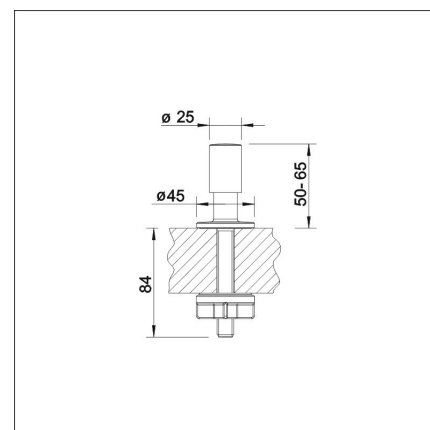

POP UP KNOB STEELART (SteelArt) chrome p+lastic

Product code 4225112

Product description

Technical information

Delivery content

- pop-up knob

Downloads

Recommended accessories