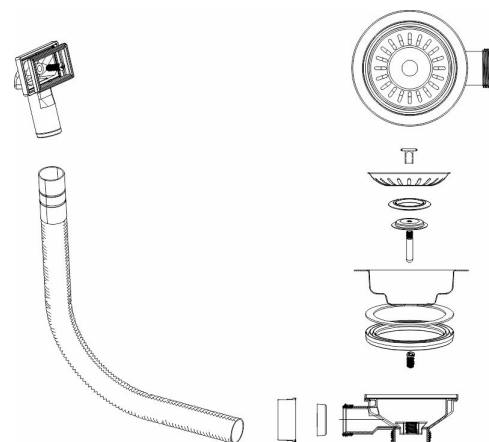

WASTE KIT (LAVIN)

Product code 42118

Product description

Waste kit for Lavin sink. Includes bottom valve, overflow, overflow cover plate and the pipe between bottom valve and overflow.

Technical information

Delivery content

- waste basket
- overflow
- overflow plate

Downloads

Recommended accessories