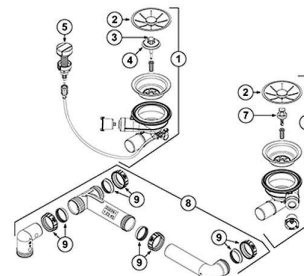

## WASTE FITTING INFINO (Adira 6 S) pop-up control

**Product code 4202291**

### Product description

Remote control bottom valve for Blanco sink. Includes bottom valve, overflow, remote control cable and knob, and pipes between overflow and bottom valve. The water lock must be ordered separately.