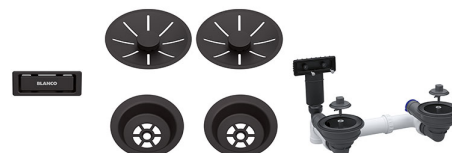

TUNE SET

(2-bowls Tune-models) matt black

Product code 418868

Product description

Create a unique pool unit with BLANCO-TUNE collection. Create individuality and color harmony with the versatile Silgranit sink and InFino bottom valve options. Everything fits together seamlessly, and you can complete the look with a matching LAPETEK faucet. InFino drains are available in four different shades: dark steel, satin gold, matte black, and platinum, and are exclusively compatible with Blanco TUNE sinks.

Technical information

Delivery content

- bottom valve system and overflow
- InFino basket valve
- overflow cover plate

Downloads

Recommended accessories