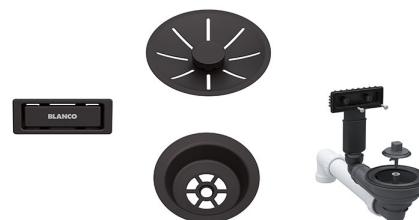

TUNE SET

(1-bowl Tune-models) matt black

Product code 418860

Product description

Technical information

Delivery content

- bottom valve system and overflow
- Infino basket valve
- overflow cover plate

Downloads