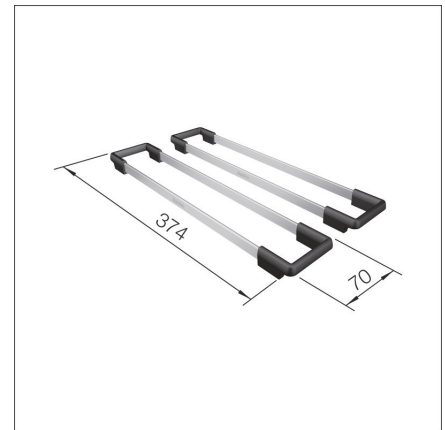

ETAGON RAILS

(Etagon ceramic) (2 pieces)

Product code 418853

Product description

Technical information

Delivery content

- 2 x top-rails

Downloads