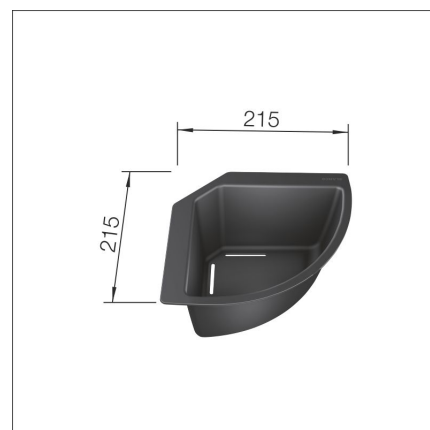

CORNER BASKET

(Adon Dalago Metra Pleon)

Product code 418852

Product description

Technical information

Delivery content

- corner-caddy

Downloads