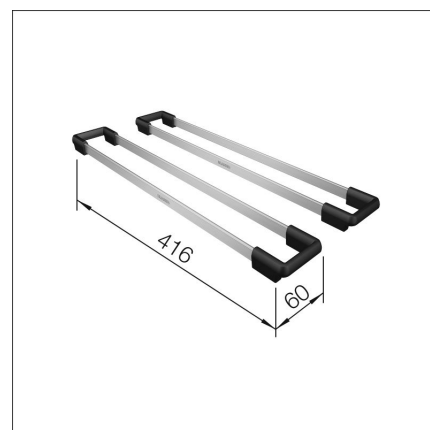

SET TOP-RAILS

(for 400 mm sinks) (2 pieces)

Product code 418851

Product description

Technical information

Delivery content

- 2 x top-rails

Downloads