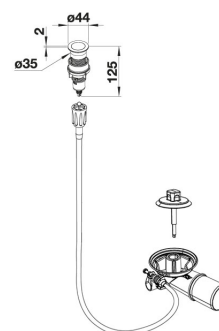

POP UP SET INFINO PUSH CONTROL

(knob cable base) S/S

Product code 418232

Product description

Technical information

Delivery content

- bottom valve
- plug
- cable
- push control knob

Downloads