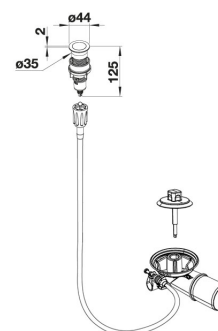

POP UP SET INFINO PUSH CONTROL

(knob cable base) S/S

Product code 418232

Product description

Technical information

Delivery content

- bottom valve
- plug
- cable
- push control knob

Downloads