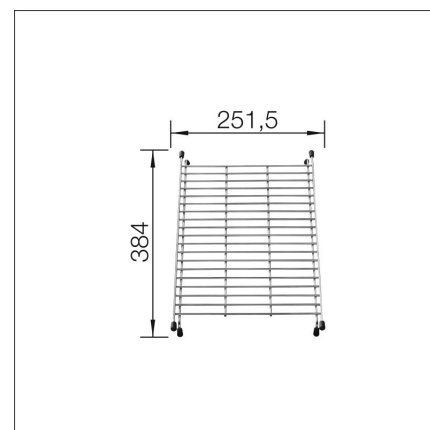

Technical information

Delivery content

- stainless steel grid

Downloads

Recommended accessories