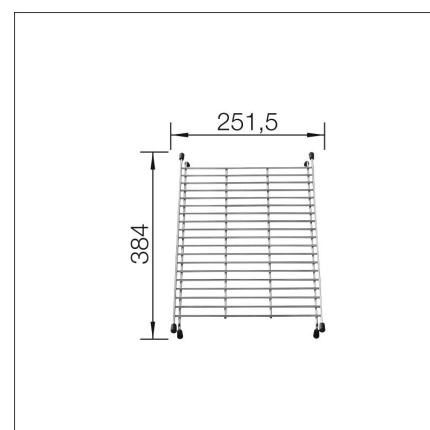

Technical information

Delivery content

- stainless steel grid

Downloads

Recommended accessories