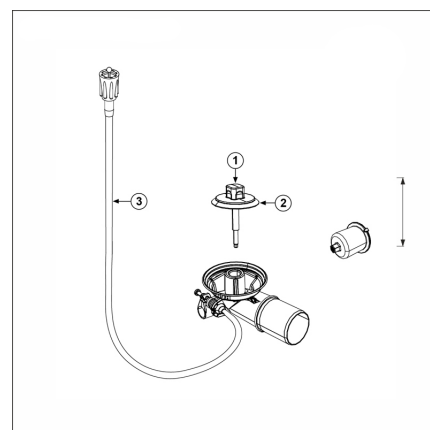

POP UP SET INFINO ROUND

(knob cable base) black

Product code 417271

Product description

Technical information

Delivery content

- bottom valve
- plug
- cable
- knob

Downloads