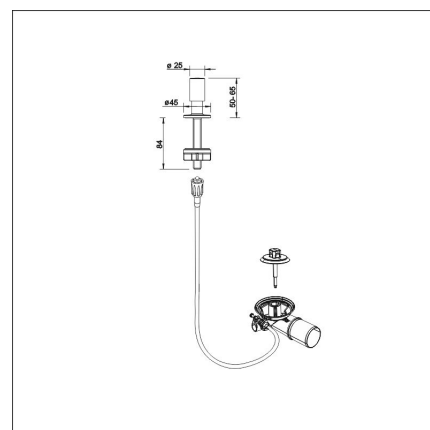

POP UP SET INFINO

chrome

Product code 417231

Product description

Technical information

Delivery content

Downloads

Recommended accessories