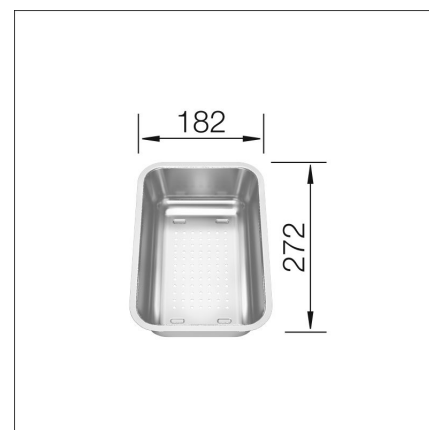

COLANDER

(Sona) stainless steel

Product code 416950

Product description

Technical information

Delivery content

- stainless steel colander

Downloads