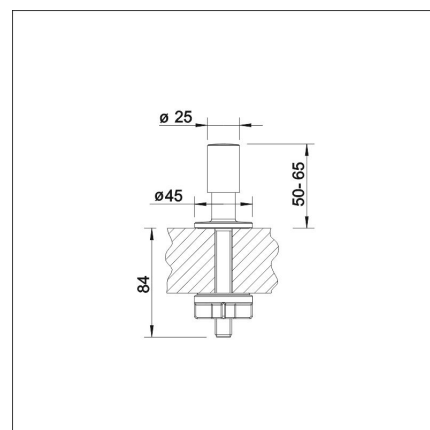

POP UP SET ROUND (SUPRA)

(knob cable base) chrome

Product code 416531

Product description

Technical information

Delivery content

- bottom valve
- basket strainer
- plug
- cable
- steel art knob

Downloads