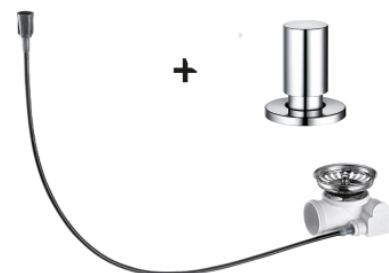

POP UP SET ROUND (SUPRA)

(knob cable base) chrome

Product code 416531

Product description

Technical information

Delivery content

- bottom valve
- basket strainer
- plug
- cable
- steel art knob

Downloads