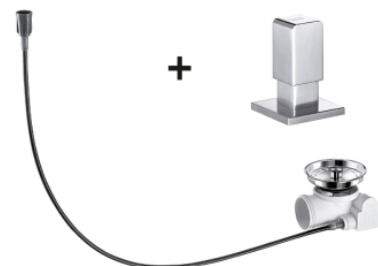

POP UP SET LEVOS (knob cable base) chrome

Product code 416331

Product description

Fits BLANCO SteelArt-sinks with BLANCO-logo in overflow (starting 3.2011):

- BLANCOCLARON -IF, -F, -U

Technical information

Delivery content

- bottom valve
- basket strainer
- plug
- cable
- knob

Downloads

Recommended accessories