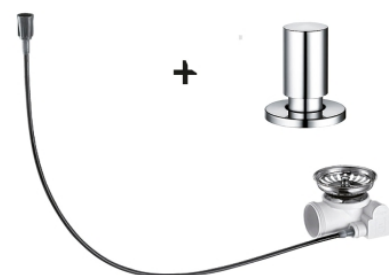

POP UP SET ROUND (knob cable base) chrome

Product code 416231

Product description

Fits BLANCO SteelArt-sinks with BLANCO-logo in overflow (starting 3.2011):

- BlancoClaron/Zerox-IFA

- BlancoClaron/Zerox-IFN

- BlancoClaron/Zerox-U

Technical information

Delivery content

Downloads

Recommended accessories