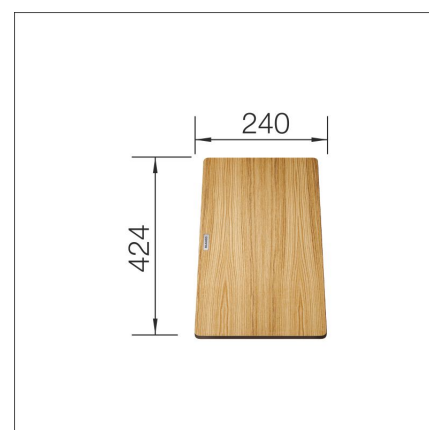

CUTTING BOARD

(Andano Etagon Subline Naya) ash compound

Product code 416048

Product description

Technical information

Delivery content

- cutting board

Downloads