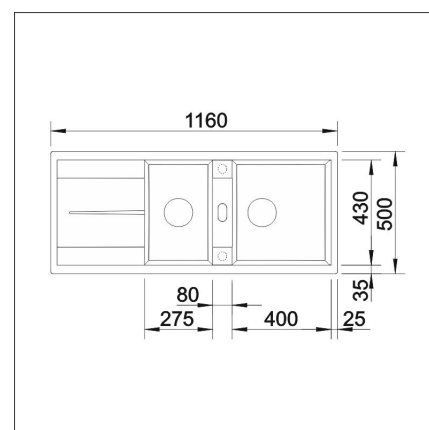

**BLANCO METRA 8 S**

Silgranit rock grey

**Product code 4157RG****Product description**

CLEAR LINES WITH MAXIMAL COMFORT

Metra have two sinks and a practical drainer area. The sink is practically shaped and has a stylish straight-lined design. Silgranit is a sink material developed and patented by BLANCO. It provides the sink an unsurpassed hardness and scratch resistance. It's heat resistant up to 280°C. Silgranit is hygienic and easy to take care off.

**Technical information**

- Sink cabin min. length: 80 cm
- Material: kivikomposiitti
- Sink installation method: Inset
- Waste: 3,5" basket strainer no pop-up
- Depth of main sink: 190 mm

**Delivery content**