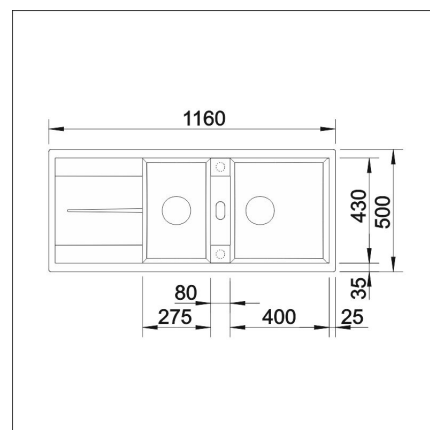

BLANCO METRA 8 S

Silgranit volcano grey

Product code 4153

Product description

CLEAR LINES WITH MAXIMAL COMFORT

Metra have two sinks and a practical drainer area. The sink is practically shaped and has a stylish straight-lined design. Silgranit is a sink material developed and patented by BLANCO. It provides the sink an unsurpassed hardness and scratch resistance. It's heat resistant up to 280°C. Silgranit is hygienic and easy to take care off.

Technical information

- Sink cabin min. length: 80 cm
- Material: kivikomposiitti
- Sink installation method: Over mounted
- Waste: 3,5" basket strainer no pop-up
- Depth of main sink: 190 mm

Delivery content