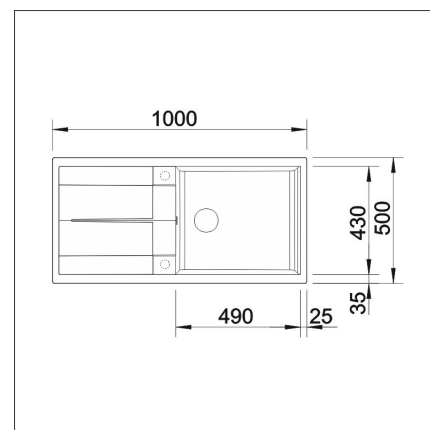

### Technical information

- Sink cabin minimum length: 60 cm
- Material: kivikomposiitti
- Sink installation method: Inset
- Waste: 3,5" basket strainer pop-up
- Depth of main sink: 190 mm