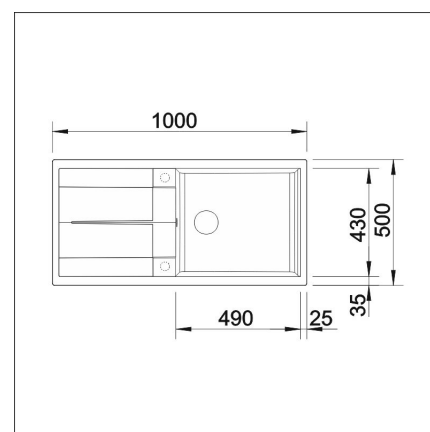

BLANCO METRA 6 S XL

Silgranit rock grey

Product code 4147RG

Product description

CLEAR LINES WITH MAXIMAL COMFORT

Metra has a big sink and a handy drainer area. The sink is practically shaped and has a stylish straight-lined design. Silgranit is a sink material developed and patented by BLANCO. It provides the sink an unsurpassed hardness and scratch resistance. It's heat resistant up to 280°C. Silgranit is hygienic and easy to take care off.

Technical information

- Sink cabin min. length: 60 cm
- Material: kivikomposiitti
- Sink installation method: Inset
- Waste: 3,5" basket strainer pop-up
- Depth of main sink: 190 mm

Delivery content

- BLANCO Silgranit sink
- bottom valve system with remote control
- domestic Prevox Smartloc water trap