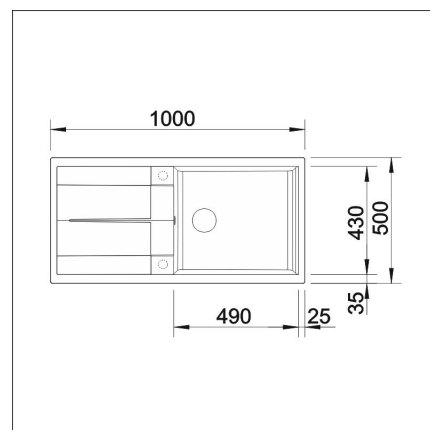

BLANCO METRA 6 S XL

Silgranit soft white

Product code 4147

Product description

CLEAR LINES WITH MAXIMAL COMFORT

Metra has a big sink and a handy drainer area. The sink is practically shaped and has a stylish straight-lined design. Silgranit is a sink material developed and patented by BLANCO. It provides the sink an unsurpassed hardness and scratch resistance. It's heat resistant up to 280°C. Silgranit is hygienic and easy to take care off.

Technical information

- Sink cabin min. length: 60 cm
- Material: kivikomposiitti
- Sink installation method: Over mounted
- Waste: 3,5" basket strainer no pop-up
- Depth of main sink: 190 mm

Delivery content