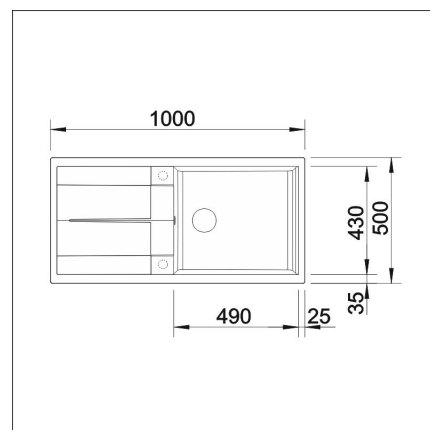

BLANCO METRA 6 S XL

Silgranit volcano grey

Product code 4143

Product description

CLEAR LINES WITH MAXIMAL COMFORT

Metra has a big sink and a handy drainer area. The sink is practically shaped and has a stylish straight-lined design. Silgranit is a sink material developed and patented by BLANCO. It provides the sink an unsurpassed hardness and scratch resistance. It's heat resistant up to 280°C. Silgranit is hygienic and easy to take care off.

Technical information

- Sink cabin min. length: 60 cm
- Material: kivikomposiitti
- Sink installation method: Over mounted
- Waste: 3,5" basket strainer no pop-up
- Depth of main sink: 190 mm

Delivery content