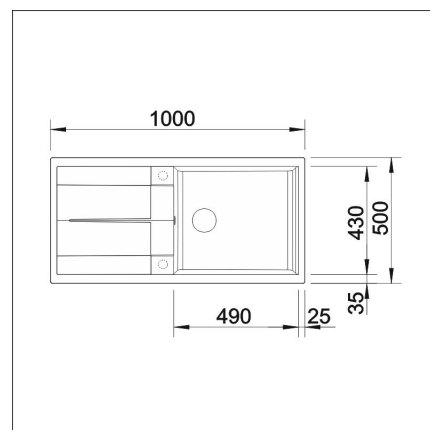

BLANCO METRA 6 S XL

Silgranit white

Product code 4142

Product description

CLEAR LINES WITH MAXIMAL COMFORT

Metra has a big sink and a handy drainer area. The sink is practically shaped and has a stylish straight-lined design. Silgranit is a sink material developed and patented by BLANCO. It provides the sink an unsurpassed hardness and scratch resistance. It's heat resistant up to 280°C. Silgranit is hygienic and easy to take care off.

Technical information

- Sink cabin min. length: 60 cm
- Material: kivikomposiitti
- Sink installation method: Inset
- Waste: 3,5" basket strainer pop-up
- Depth of main sink: 190 mm

Delivery content

- BLANCO Silgranit sink
- bottom valve system with remote control
- domestic Prevox Smartloc water trap