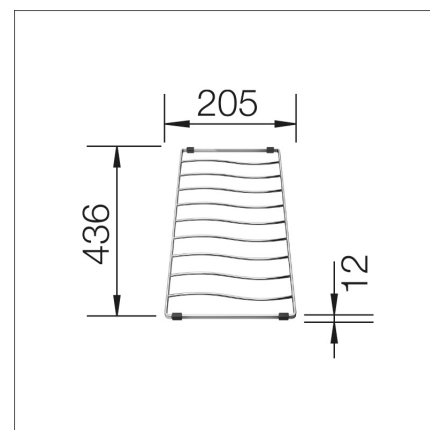

GRID / TRAY

(Elon) stainless steel

Product code 413850

Product description

Dimensions: 205 x 436 mm

Suits for BLANCO sinks:

- BlancoElon XL 6 S

Technical information

Delivery content

- stainless steel grid/tray

Downloads

Recommended accessories