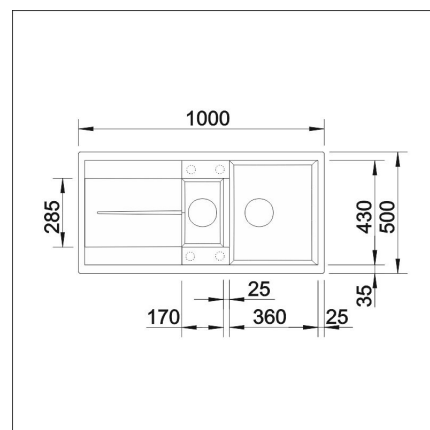

BLANCO METRA 6 S

Silgranit soft white

Product code 4137

Product description

CLEAR LINES WITH MAXIMAL COMFORT

Metra has a big sink and a handy drainer area. The sink is practically shaped and has a stylish straight-lined design. Silgranit is a sink material developed and patented by BLANCO. It provides the sink an unsurpassed hardness and scratch resistance. It's heat resistant up to 280°C. Silgranit is hygienic and easy to take care off.

Technical information

- Sink cabin min. length: 60 cm
- Material: kivikomposiitti
- Sink installation method: Over mounted
- Waste: 3,5" basket strainer pop-up
- Depth of main sink: 190 mm

Delivery content