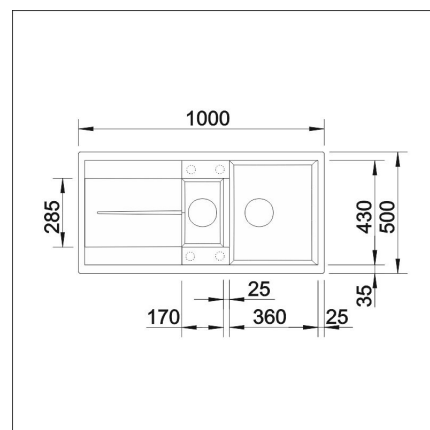

Technical information

- Sink cabin min. length: 60 cm
- Material: kivikomposiitti
- Sink installation method: Inset
- Waste: 3,5" basket strainer pop-up
- Depth of main sink: 190 mm

Delivery content

- BLANCO Silgranit sink
- stainless steel colander
- bottom valve system with remote control
- domestic Prevox Smartloc water trap