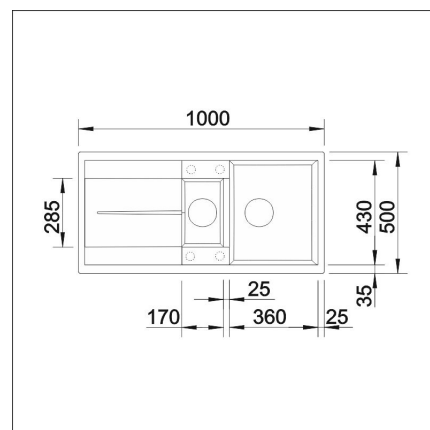

BLANCO METRA 6 S

Silgranit volcano grey

Product code 4133

Product description

CLEAR LINES WITH MAXIMAL COMFORT

Metra has a big sink and a handy drainer area. The sink is practically shaped and has a stylish straight-lined design. Silgranit is a sink material developed and patented by BLANCO. It provides the sink an unsurpassed hardness and scratch resistance. It's heat resistant up to 280°C. Silgranit is hygienic and easy to take care off.

Technical information

- Sink cabin min. length: 60 cm
- Material: kivikomposiitti
- Sink installation method: Over mounted
- Waste: 3,5" basket strainer pop-up
- Depth of main sink: 190 mm

Delivery content