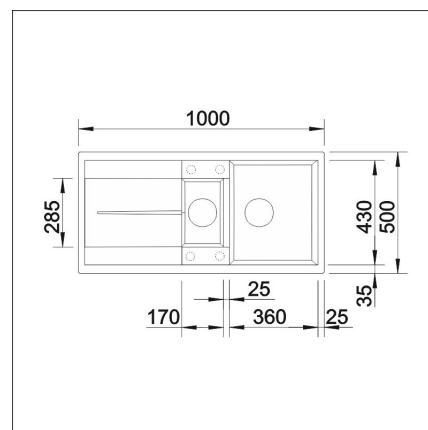

BLANCO METRA 6 S

Silgranit white

Product code 4132**Product description**

CLEAR LINES WITH MAXIMAL COMFORT

Metra has a big sink and a handy drainer area. The sink is practically shaped and has a stylish straight-lined design. Silgranit is a sink material developed and patented by BLANCO. It provides the sink an unsurpassed hardness and scratch resistance. It's heat resistant up to 280°C. Silgranit is hygienic and easy to take care off.

**Technical information**

- Sink cabin min. length: 60 cm
- Material: kivikomposiitti
- Sink installation method: Inset
- Waste: 3,5" basket strainer pop-up
- Depth of main sink: 190 mm

**Delivery content**