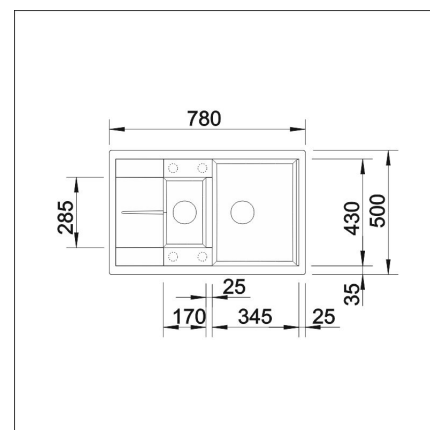

**Technical information**

- Sink cabin minimum length: 60 cm
- Material: kivikomposiitti
- Sink installation method: Inset
- Waste: 3,5" basket strainer pop-up
- Depth of main sink: 190 mm

**Delivery content**