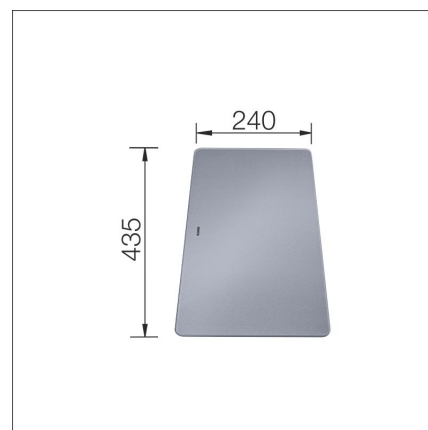

## CUTTING BOARD

(Subline Ceramic) silver glass

**Product code 412554**

**Product description**

**Technical information**

**Delivery content**

- cutting board

**Downloads**