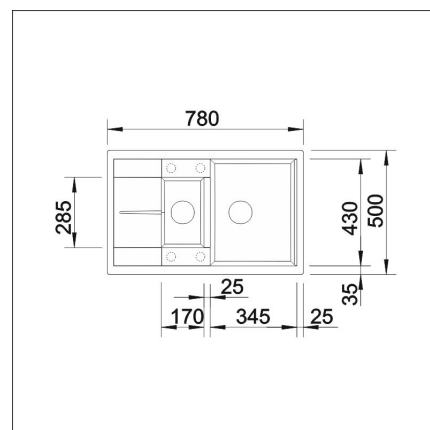

**BLANCO METRA 6 S COMPACT**

Silgranit matt black

**Product code 412471****Product description**

CLEAR LINES WITH MAXIMAL COMFORT

Metra has a big sink and a handy drainer area. The sink is practically shaped and has a stylish straight-lined design. Silgranit is a sink material developed and patented by BLANCO. It provides the sink an unsurpassed hardness and scratch resistance. It's heat resistant up to 280°C. Silgranit is hygienic and easy to take care off.

**Technical information**

- Sink cabin minimum length: 60 cm
- Material: kivikomposiitti
- Sink installation method: Inset
- Waste: 3,5" basket strainer pop-up
- Depth of main sink: 190 mm

**Delivery content**