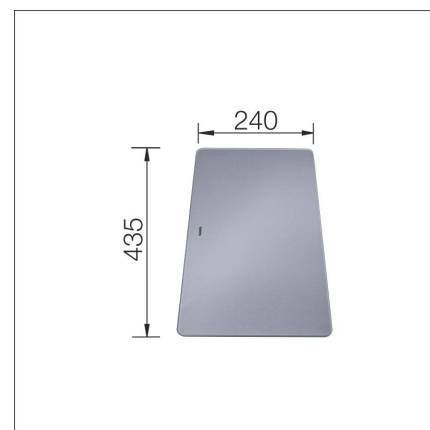

CUTTING BOARD

(Andano Etagon Naya Subline Supra) silver glass

Product code 412354

Product description

Technical information

Delivery content

- cutting board

Downloads