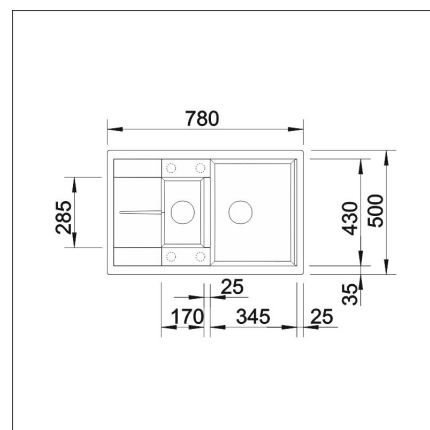

**BLANCO METRA 6 S COMPACT**

Silgranit volcano grey

**Product code 4123****Product description**

CLEAR LINES WITH MAXIMAL COMFORT

Metra has a big sink and a handy drainer area. The sink is practically shaped and has a stylish straight-lined design. Silgranit is a sink material developed and patented by BLANCO. It provides the sink an unsurpassed hardness and scratch resistance. It's heat resistant up to 280°C. Silgranit is hygienic and easy to take care off.

**Technical information**

- Sink cabin min. length: 60 cm
- Material: kivikomposiitti
- Sink installation method: Over mounted
- Waste: 3,5" basket strainer pop-up
- Depth of main sink: 190 mm

**Delivery content**