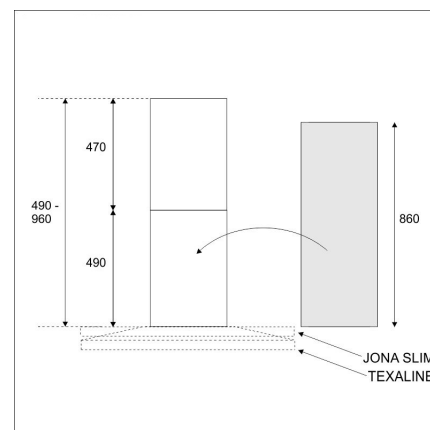

EXTENSION CHIMNEY

(Jona Slim 90 ja 60 cm) black

Product code 412079

Product description

Technical information

Delivery content

- extension chimney

Downloads