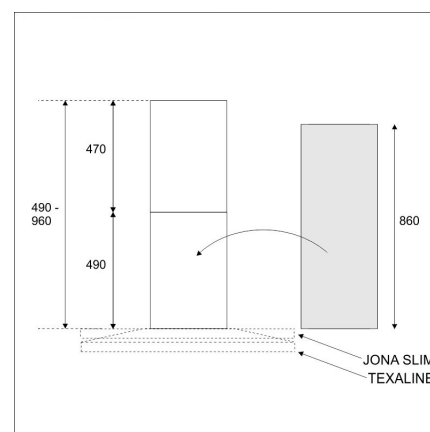

EXTENSION CHIMNEY

(Jona Slim 90 ja 60 cm) white

Product code 412078

Product description

Technical information

Delivery content

- extension chimney

Downloads