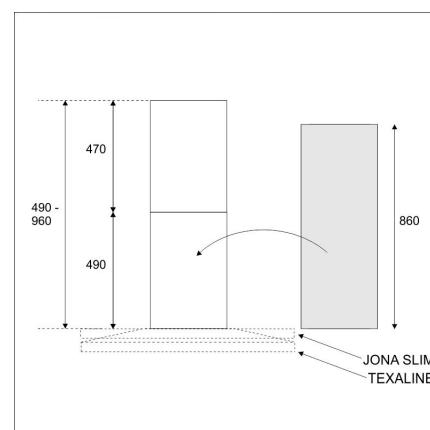

EXTENSION CHIMNEY

(Jona Slim 90 ja 60 cm) white

Product code 412078

Product description

**Technical information****Delivery content**

- extension chimney

**Downloads****Recommended accessories**