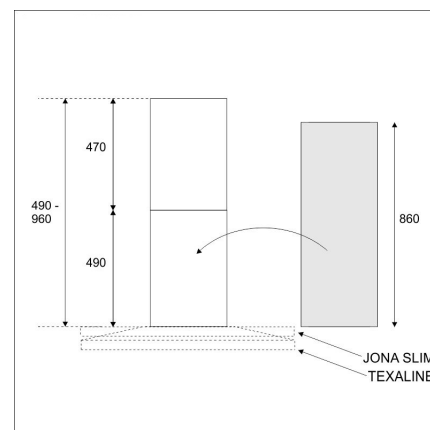

EXTENSION CHIMNEY

(Jona Slim 90 ja 60 cm) S/S

Product code **412077**

Product description

Technical information

Delivery content

- extension chimney

Downloads