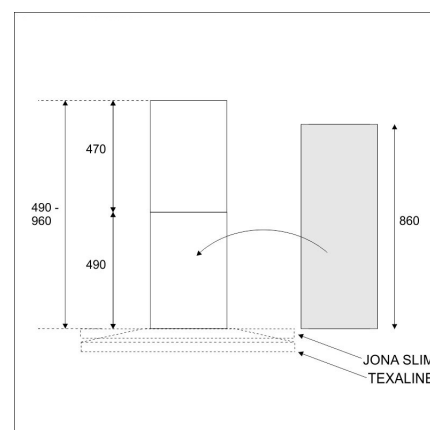

EXTENSION CHIMNEY

(Jona Slim 90 ja 60 cm) S/S

Product code 412077

Product description

Technical information

Delivery content

- extension chimney

Downloads