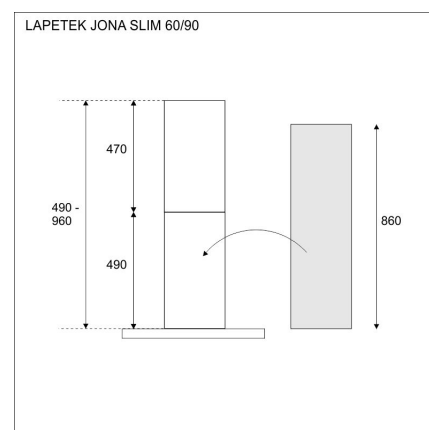

EXTENSION CHIMNEY

(Jona Slim 60)

Product code 412073

Product description

Technical information

Delivery content

Downloads

Recommended accessories