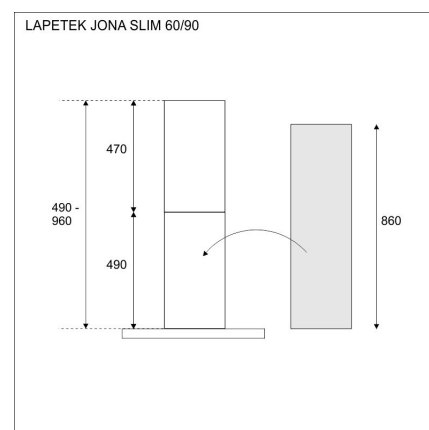

EXTENSION CHIMNEY

(Jona Slim 60)

Product code 412072

Product description

Technical information

Delivery content

Downloads

Recommended accessories